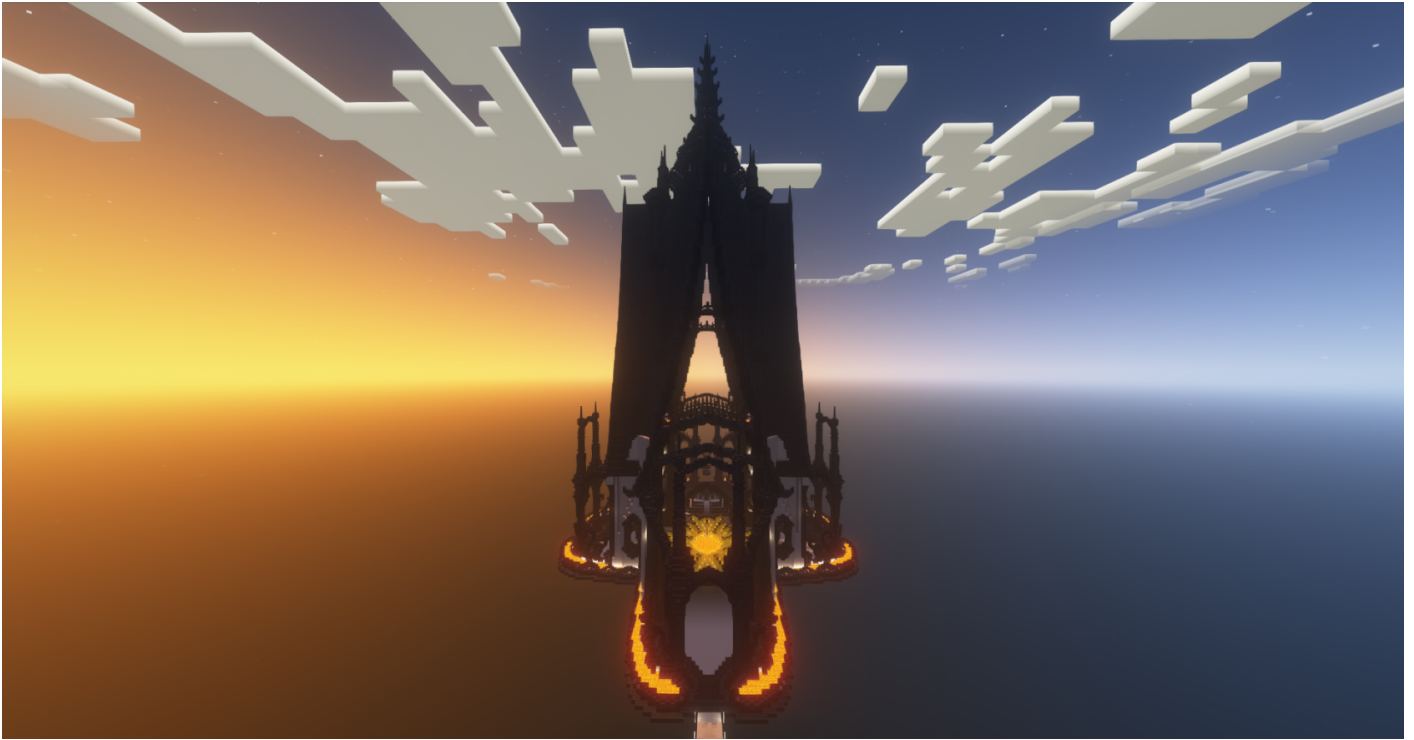

Court

Cycle 6's Outside View of Court

The Court's purpose is to settle disputes amongst those in Dragonstone. The court is large and features a lava pit in the center that is only accessible through an iron door. The court can be found using [/warp court](#). It is also connected to the white bridge that connects to the [forge](#), [shops](#), and [PVP arena](#).

Additional: The Court is now controlled by an AI, and is in a Magic Suppressed Zone.

Documentation of past court cases can be found [here](#).

Revision #6

Created 2022-02-02 00:12:19 UTC by MaleahTries

Updated 2023-08-30 18:02:34 UTC by Soul Reacher