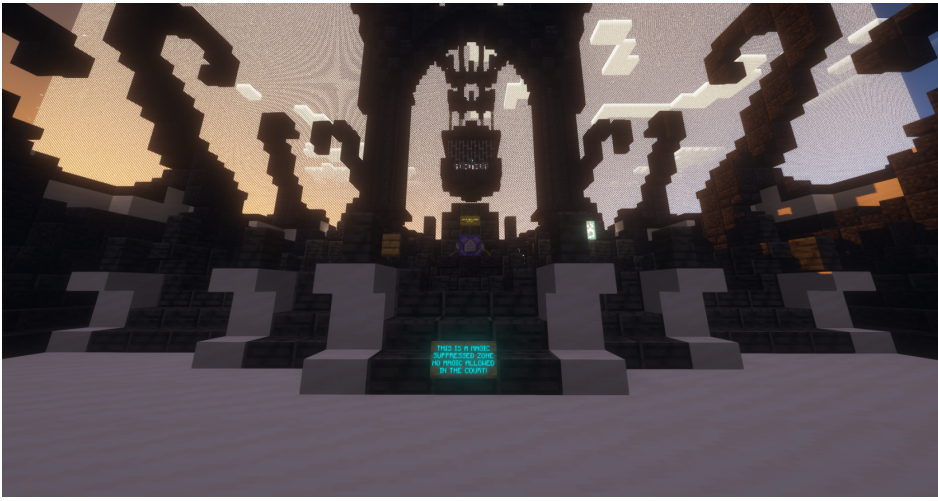

Court

Cycle 6's Outside View of Court

The Court's purpose is to settle disputes amongst those in Dragonstone. The court is large and features a lava pit in the center that is only accessible through an iron door. The court can be found using [/warp court](#). It is also connected to the white bridge that connects to the [forge](#), [shops](#), and [PVP arena](#).

Additional: The Court is now controlled by an AI, and is in a Magic Suppressed Zone.

Documentation of past court cases can be found [here](#).

Revision #6

Created 2022-02-02 00:12:19 UTC by MaleahTries

Updated 2023-08-30 18:02:34 UTC by Soul Reacher