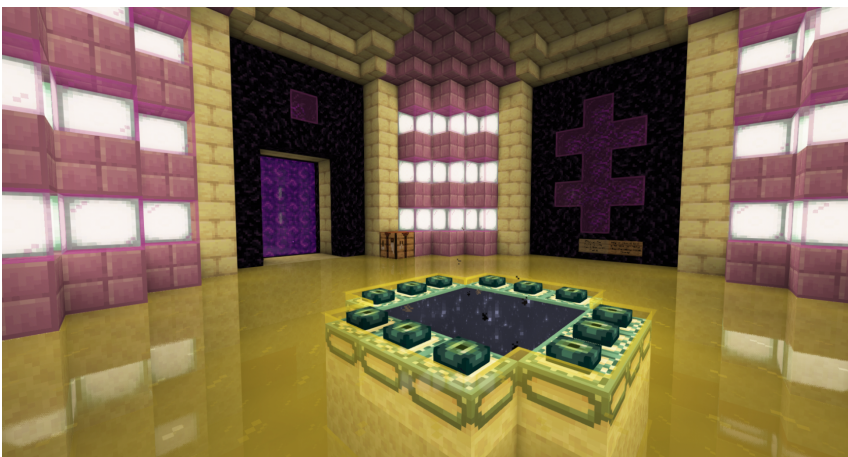

Revision #2

Created 2022-02-02 00:12:54 UTC by MaleahTries

Updated 2022-03-17 20:54:38 UTC by MaleahTries